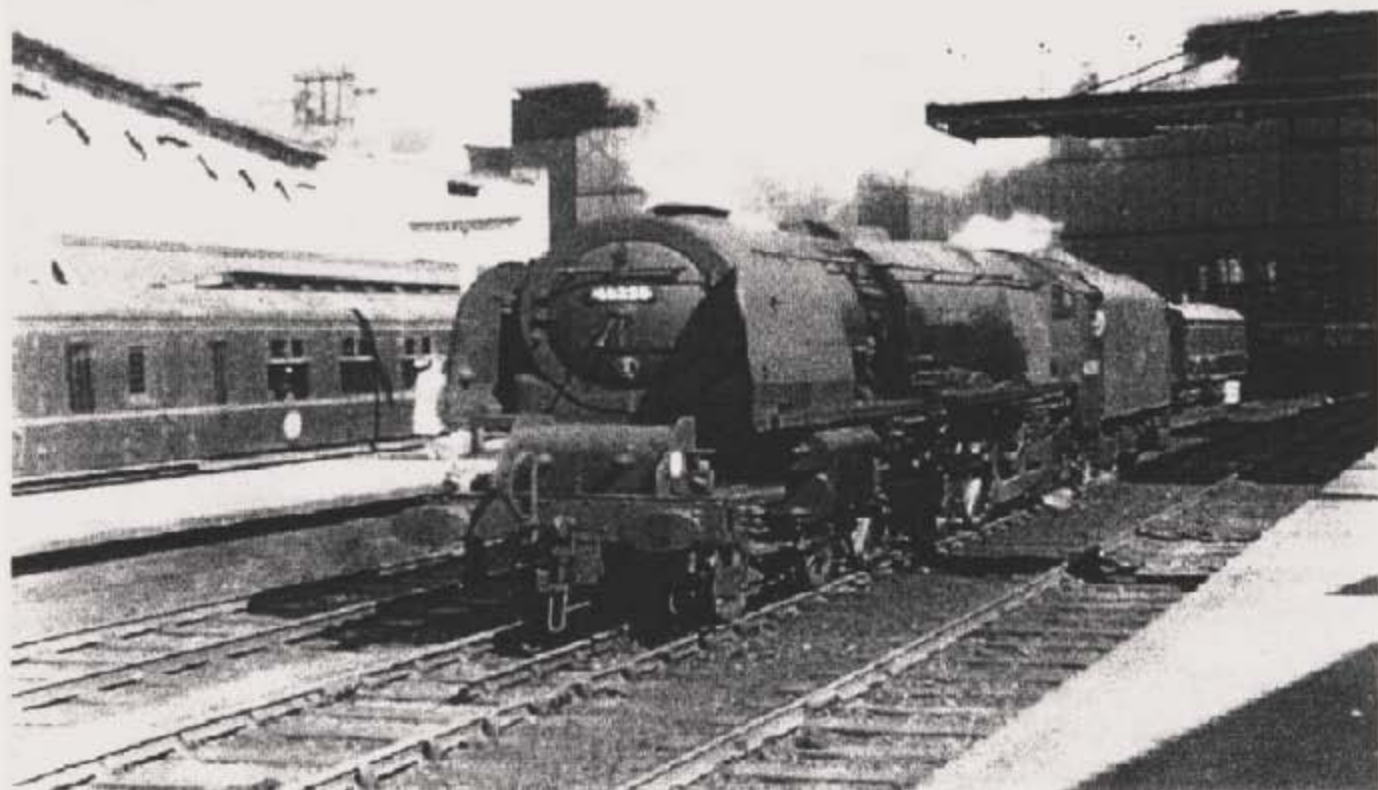

GREENOCK AND DISTRICT MODEL RAILWAY CLUB

MODEL RAILWAY EXHIBITION

GREENOCK TOWN HALL

SATURDAY 10 NOVEMBER.....10 am-5 pm

SUNDAY 11 NOVEMBER.....12 noon-5 pm

MODEL RAILWAY LAYOUTS

PRESERVATION SOCIETIES

TRADE STANDS

BUFFET serving light refreshments

ADULTS £2.00

OAP/CHILDREN £1.00

GREENOCK AND DISTRICT MODEL RAILWAY CLUB

MODEL RAILWAY EXHIBITION

GREENOCK TOWN HALL

SATURDAY 10 NOVEMBER.....10 am-5 pm

SUNDAY 11 NOVEMBER.....12 noon-5 pm