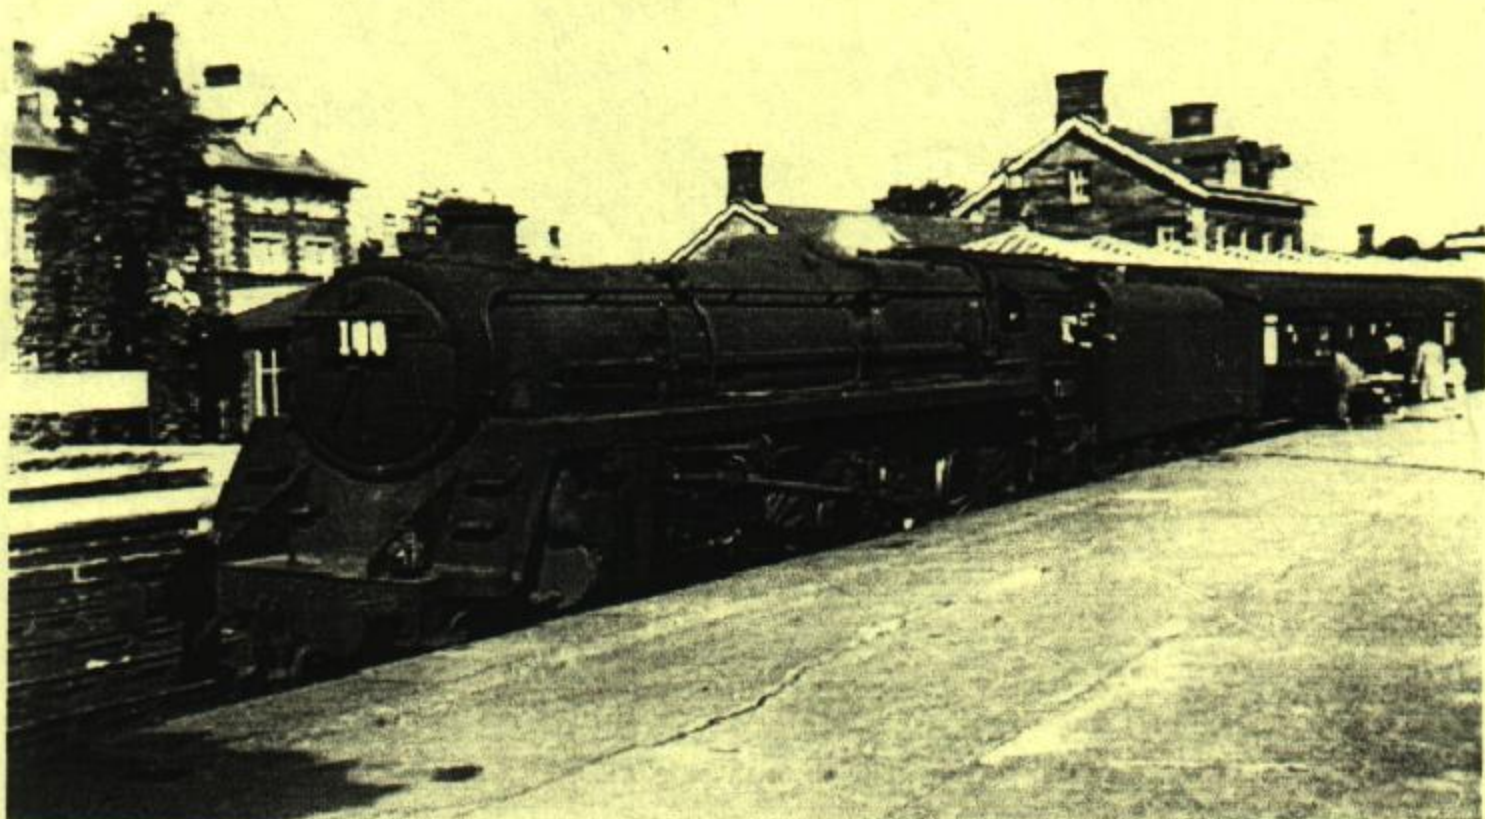

GREENOCK AND DISTRICT MODEL RAILWAY CLUB

MODEL RAILWAY EXHIBITION

GREENOCK TOWN HALL

SATURDAY 6 NOVEMBER.....10 am-5 pm

SUNDAY 7 NOVEMBER.....12 noon-5 pm

MODEL RAILWAY LAYOUTS

PRESERVATION SOCIETIES

TRADE STANDS